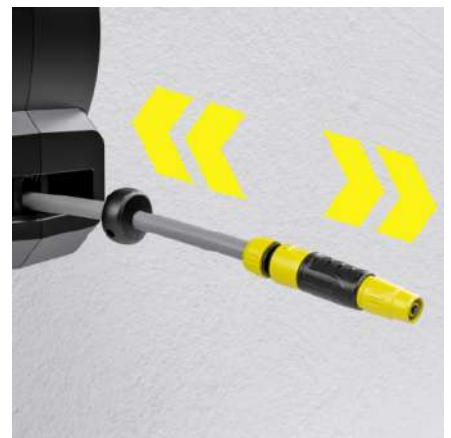

- FlexChange: innovative technology for tool-free removal of the box from the wall bracket or hose spike
- Automatic hose retraction
- Can be swivelled through 180° thanks to practical wall bracket

Technical data

■ included in the scope of supply.

FlexChange

- No screws, no tools, no stress: with the unique Kärcher FlexChange system, the hose box can be removed from the wall bracket or hose spike in seconds (e.g. in winter).

Practical nozzle holder

- Nozzles and spray lances can be hung on the wall bracket for convenient storage.

Hose storage

- Pull briefly on the end of the hose and the hose retractor will retract the hose fully automatically. Maximum comfort without knots, cranks or getting your hands dirty.